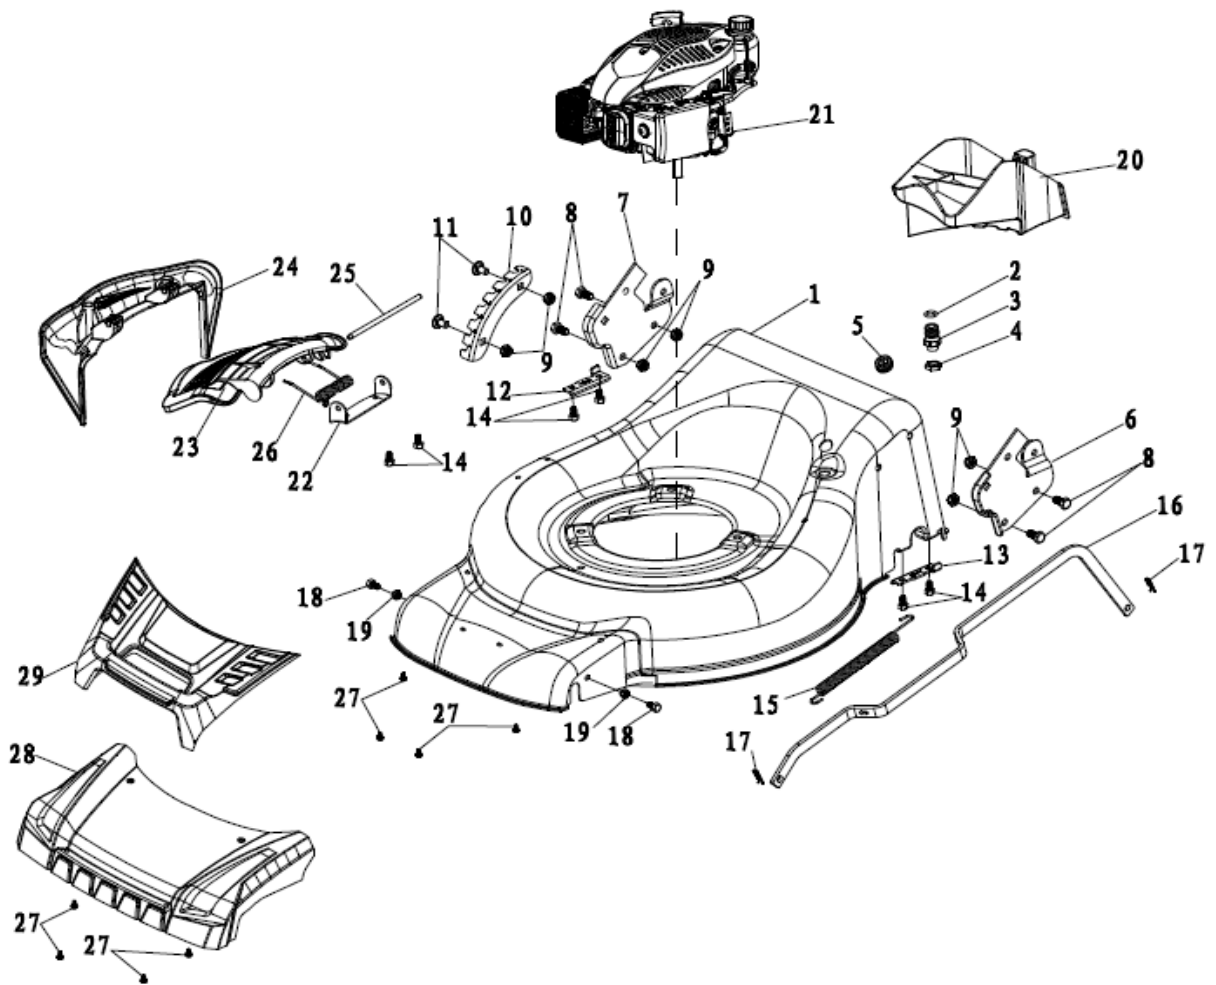

RPM4630B model. č. PM12B1401005B

Part No.	Material Code	Discription in English	Qty
1	20340060000	foam pipe	1
2	70540083000	stop lever	1
3	70550073000	Self-propelled Lever	1
4	70500550130	upper handrail	1
5	70230090000	Rope Guide	1
6	60130020000	Cap nut	1
7	70050120000	Brake Cable Assy plate	1
8	60060590000	Bolt	2
9	60150080000	Self-locking nut	2
10	20030030130	Plastic stopperPlastic stopper	1
11	70810040000	brake cable	1
12	70780080000	selfpropelled cable	1
13	20580020000	quick fix knob	2
14	60250080000	Pin	2
15	70220020000	Quick Fix Handle	2
16	20030020000	lock for fast fix handle	2
17	60190140000	flat washer	4
18	20720010000	lock nut	2
19	60140080000	Hexagon nut	4
20	70520210130	lower handrail	1
21	20240010000	fastener	1
22	60060420000	Hexagon head bolts	2
23	60040090000	Half round head square neck bolts	2
24	60150020000	Hex lock nut	2
25	20040050000	triangle knob	2

Part No.	Material Code	Discription in English	Qty
1	70740870000	deck welding assy.	1
2	60370020000	"O" ring	1
3	20460010000	inlet	1
4	60160010000	Pipe connector nut	1
5	20590020000	cable stopper	1
6	70070290000	left handle bracket	1
7	70070300000	left handle bracket	1
8	60060930000	Hexagon head bolts	4
9	60150020000	Hex lock nut	6
10	70250110000	height adjustment board	1
11	60040020000	Half round head square neck bolts	2
12	70290050000	rear drive right bracket	1
13	70290070000	rear drive left bracket	1
14	60170400000	Hex tapping screws	6
15	60410080000	Pull Spring for Pull Rod	1
16	70180270000	Height Adjustment Pull Rod	1
17	60300030000	R type pin	2
18	60060660000	Bolt	2
19	60150080000	Self-locking nut	2
20	20160120000	mulching plug	1
21	79990570000	petrol engine	1
22	70060060000	Bracket plate for defelctor	1
23	20120080000	mulching board	1
24	20110100000	side discharge cover	1
25	70030060000	Mulch Shaft	1
26	60390070000	mulch board spring	1
27	60170300000	Phillips flat head self tapping screw	8
28	20200170000	front mask	1
29	20200180000	front mask	1