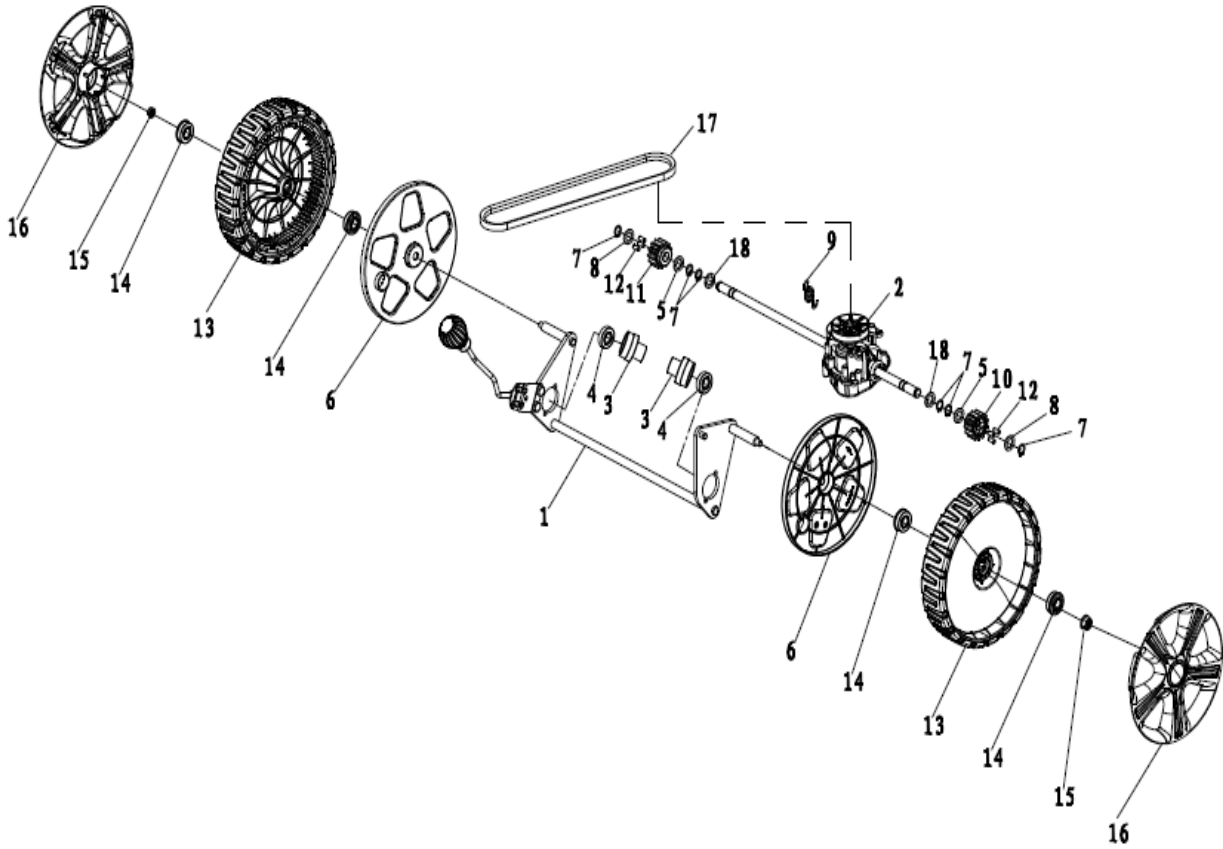

RPM4630B model. č. PM12B1401005B

Part No.	Material Code	Discription in English	Qty
1	20340060000	foam pipe	1
2	70540083000	stop lever	1
3	70550073000	Self-propelled Lever	1
4	70500550130	upper handrail	1
5	70230090000	Rope Guide	1
6	60130020000	Cap nut	1
7	70050120000	Brake Cable Assy plate	1
8	60060590000	Bolt	2
9	60150080000	Self-locking nut	2
10	20030030130	Plastic stopperPlastic stopper	1
11	70810040000	brake cable	1
12	70780080000	selfpropelled cable	1
13	20580020000	quick fix knob	2
14	60250080000	Pin	2
15	70220020000	Quick Fix Handle	2
16	20030020000	lock for fast fix handle	2
17	60190140000	flat washer	4
18	20720010000	lock nut	2
19	60140080000	Hexagon nut	4
20	70520210130	lower handrail	1
21	20240010000	fastener	1
22	60060420000	Hexagon head bolts	2
23	60040090000	Half round head square neck bolts	2
24	60150020000	Hex lock nut	2
25	20040050000	triangle knob	2

Part No.	Material Code	Discription in English	Qty
1	70840170000	front drive assy.	1
2	20880301000	wheel assy.	2
3	60010110000	wheel punch bearing	4
4	60150090000	Self-locking nut	2
5	20620200000	outer cover of hub	2
6	20610120000	inner cover of hub	2
7	20140010000	front bracket fastener	2

Part No.	Material Code	Discription in English	Qty
1	70850541000	rear drive assy.	1
	20270010000	height adjustment ball	1
2	70860370000	selfpropelled assy.	1
3	70600110000	bushbush	2
4	60020010000	bearing	2
5	60200420000	flat washer	2
6	20610060000	inner cover of hub	2
7	60240060000	spring washer	6
8	21070040000	selfpropelled ratchet washer	2
9	60410430000	selfpropelled spring	1
10	70300060000	Ratchet Wheel LRatchet Wheel L	1
11	70300100000	Ratchet Wheel R	1
12	60290050000	bratchet pin	6
13	20880331000	wheel assy.	2
14	60010110000	wheel punch bearing	4
15	60150090000	Self-locking nut	2
16	20620230000	outer cover of hub	2
17	60320210000	v belt	1
18	60190080000	flat washer	2