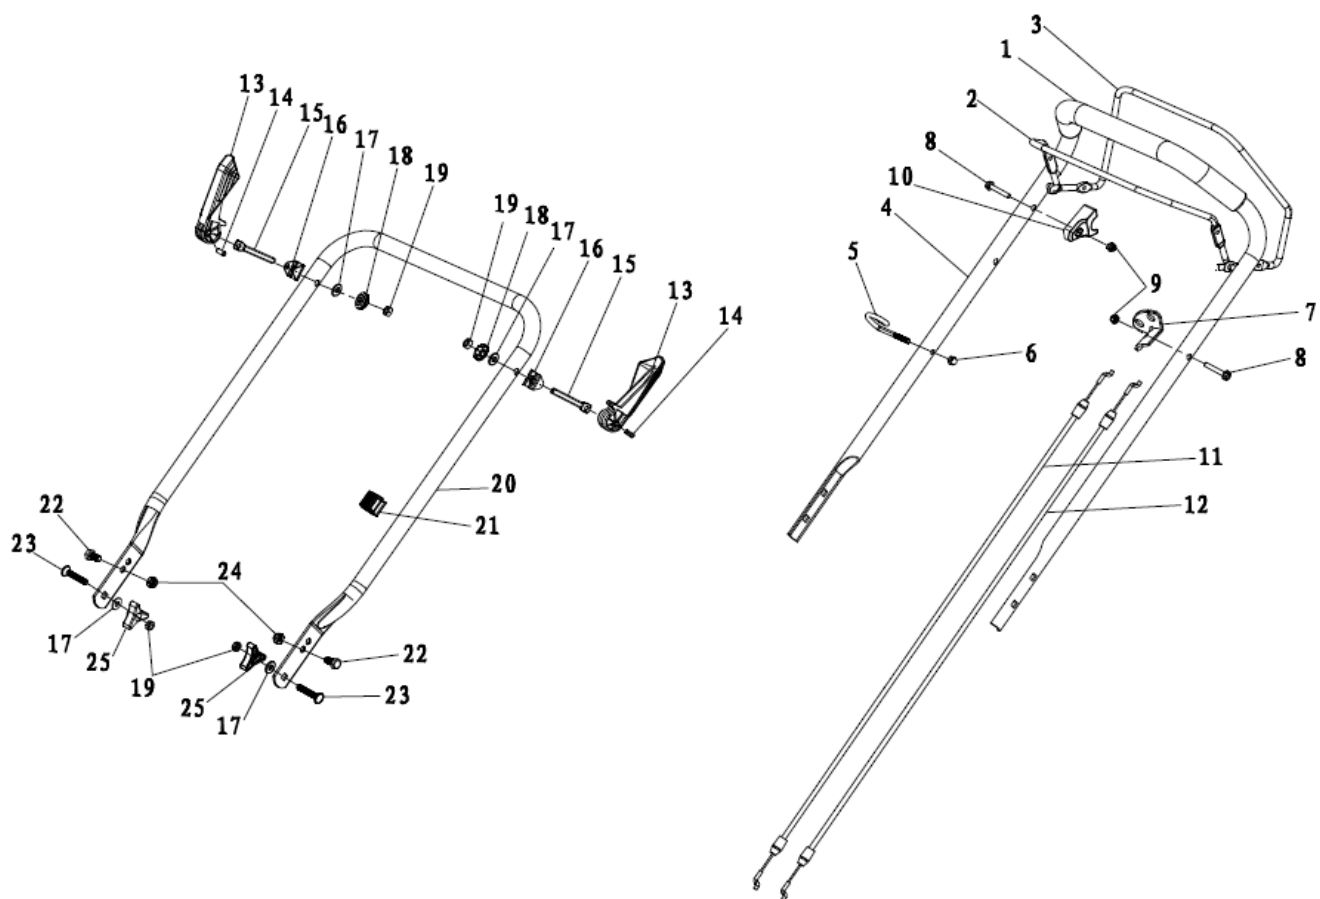

RPM4630B model. č. PM12B1401005B

Part No.	Material Code	Discription in English	Qty
1	20340060000	foam pipe	1
2	70540083000	stop lever	1
3	70550073000	Self-propelled Lever	1
4	70500550130	upper handrail	1
5	70230090000	Rope Guide	1
6	60130020000	Cap nut	1
7	70050120000	Brake Cable Assy plate	1
8	60060590000	Bolt	2
9	60150080000	Self-locking nut	2
10	20030030130	Plastic stopperPlastic stopper	1
11	70810040000	brake cable	1
12	70780080000	selfpropelled cable	1
13	20580020000	quick fix knob	2
14	60250080000	Pin	2
15	70220020000	Quick Fix Handle	2
16	20030020000	lock for fast fix handle	2
17	60190140000	flat washer	4
18	20720010000	lock nut	2
19	60140080000	Hexagon nut	4
20	70520210130	lower handrail	1
21	20240010000	fastener	1
22	60060420000	Hexagon head bolts	2
23	60040090000	Half round head square neck bolts	2
24	60150020000	Hex lock nut	2
25	20040050000	triangle knob	2

Part No.	Material Code	Discription in English	Qty
1	70840170000	front drive assy.	1
2	20880301000	wheel assy.	2
3	60010110000	wheel punch bearing	4
4	60150090000	Self-locking nut	2
5	20620200000	outer cover of hub	2
6	20610120000	inner cover of hub	2
7	20140010000	front bracket fastener	2

Part No.	Material Code	Discription in English	Qty
1	70850541000	rear drive assy.	1
	20270010000	height adjustment ball	1
2	70860370000	selfpropelled assy.	1
3	70600110000	bushbush	2
4	60020010000	bearing	2
5	60200420000	flat washer	2
6	20610060000	inner cover of hub	2
7	60240060000	spring washer	6
8	21070040000	selfpropelled ratchet washer	2
9	60410430000	selfpropelled spring	1
10	70300060000	Ratchet Wheel LRatchet Wheel L	1
11	70300100000	Ratchet Wheel R	1
12	60290050000	bratchet pin	6
13	20880331000	wheel assy.	2
14	60010110000	wheel punch bearing	4
15	60150090000	Self-locking nut	2
16	20620230000	outer cover of hub	2
17	60320210000	v belt	1
18	60190080000	flat washer	2