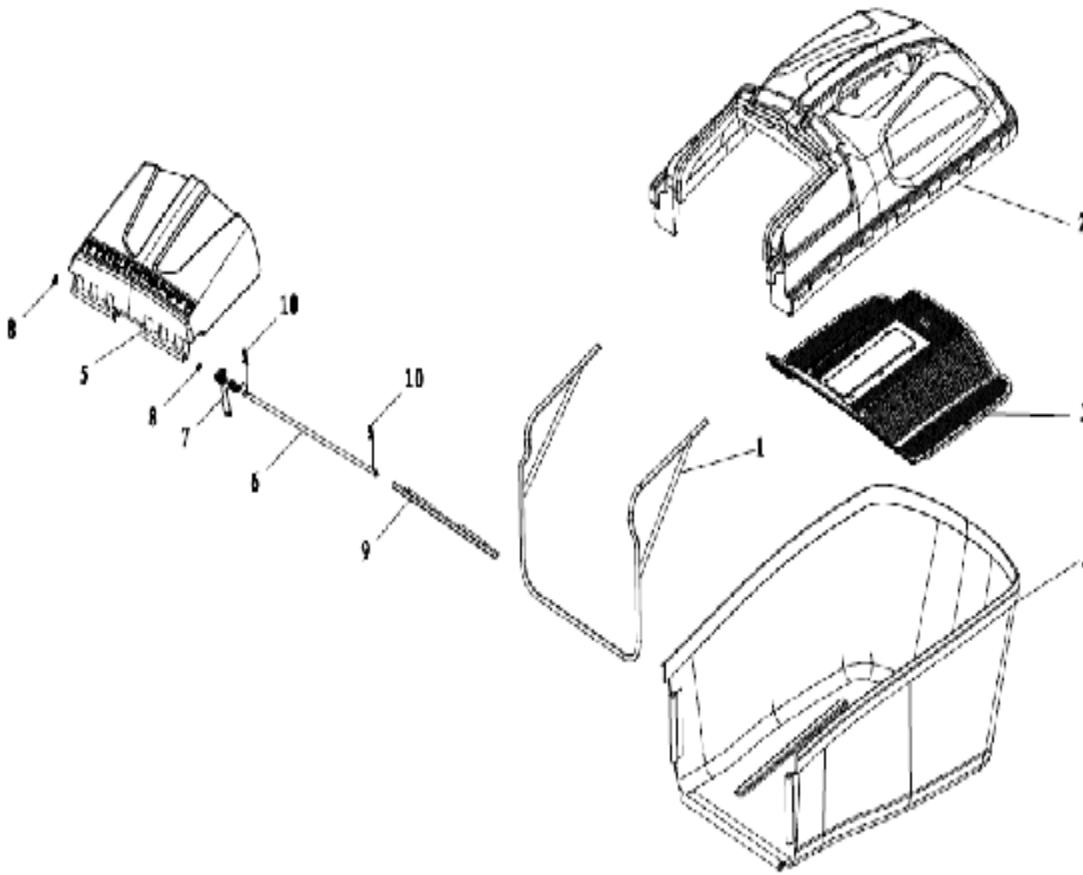

RPM4630B model. č. PM12B1401005B

Part No.	Material Code	Discription in English	Qty
1	20340060000	foam pipe	1
2	70540083000	stop lever	1
3	70550073000	Self-propelled Lever	1
4	70500550130	upper handrail	1
5	70230090000	Rope Guide	1
6	60130020000	Cap nut	1
7	70050120000	Brake Cable Assy plate	1
8	60060590000	Bolt	2
9	60150080000	Self-locking nut	2
10	20030030130	Plastic stopperPlastic stopper	1
11	70810040000	brake cable	1
12	70780080000	selfpropelled cable	1
13	20580020000	quick fix knob	2
14	60250080000	Pin	2
15	70220020000	Quick Fix Handle	2
16	20030020000	lock for fast fix handle	2
17	60190140000	flat washer	4
18	20720010000	lock nut	2
19	60140080000	Hexagon nut	4
20	70520210130	lower handrail	1
21	20240010000	fastener	1
22	60060420000	Hexagon head bolts	2
23	60040090000	Half round head square neck bolts	2
24	60150020000	Hex lock nut	2
25	20040050000	triangle knob	2

Part No.	Material Code	Discription in English	Qty
1	70840170000	front drive assy.	1
2	20880301000	wheel assy.	2
3	60010110000	wheel punch bearing	4
4	60150090000	Self-locking nut	2
5	20620200000	outer cover of hub	2
6	20610120000	inner cover of hub	2
7	20140010000	front bracket fastener	2

Part No.	Material Code	Discription in English	Qty
1	70850541000	rear drive assy.	1
	20270010000	height adjustment ball	1
2	70860370000	selfpropelled assy.	1
3	70600110000	bushbush	2
4	60020010000	bearing	2
5	60200420000	flat washer	2
6	20610060000	inner cover of hub	2
7	60240060000	spring washer	6
8	21070040000	selfpropelled ratchet washer	2
9	60410430000	selfpropelled spring	1
10	70300060000	Ratchet Wheel LRatchet Wheel L	1
11	70300100000	Ratchet Wheel R	1
12	60290050000	bratchet pin	6
13	20880331000	wheel assy.	2
14	60010110000	wheel punch bearing	4
15	60150090000	Self-locking nut	2
16	20620230000	outer cover of hub	2
17	60320210000	v belt	1
18	60190080000	flat washer	2