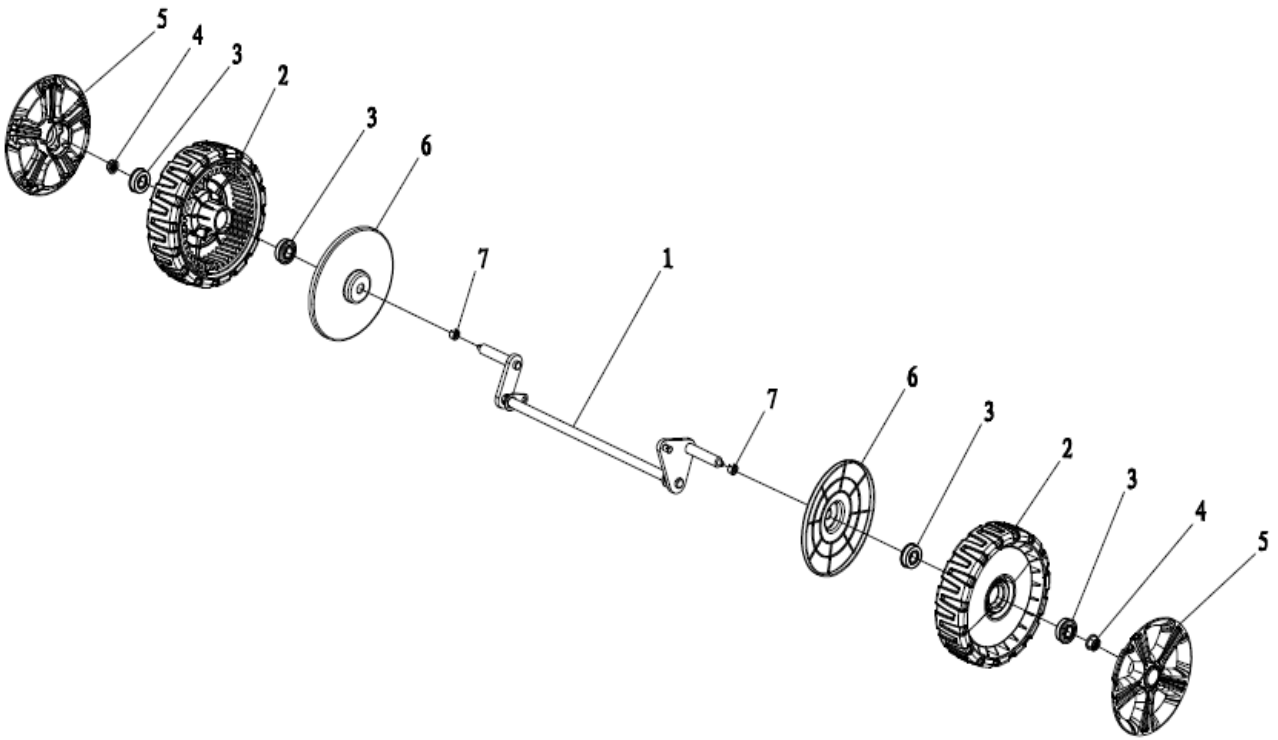

RPM4630B model. č. PM12B1401005B

Part No.	Material Code	Discription in English	Qty
1	20340060000	foam pipe	1
2	70540083000	stop lever	1
3	70550073000	Self-propelled Lever	1
4	70500550130	upper handrail	1
5	70230090000	Rope Guide	1
6	60130020000	Cap nut	1
7	70050120000	Brake Cable Assy plate	1
8	60060590000	Bolt	2
9	60150080000	Self-locking nut	2
10	20030030130	Plastic stopperPlastic stopper	1
11	70810040000	brake cable	1
12	70780080000	selfpropelled cable	1
13	20580020000	quick fix knob	2
14	60250080000	Pin	2
15	70220020000	Quick Fix Handle	2
16	20030020000	lock for fast fix handle	2
17	60190140000	flat washer	4
18	20720010000	lock nut	2
19	60140080000	Hexagon nut	4
20	70520210130	lower handrail	1
21	20240010000	fastener	1
22	60060420000	Hexagon head bolts	2
23	60040090000	Half round head square neck bolts	2
24	60150020000	Hex lock nut	2
25	20040050000	triangle knob	2

Part No.	Material Code	Discription in English	Qty
1	70740870000	deck welding assy.	1
2	60370020000	"O" ring	1
3	20460010000	inlet	1
4	60160010000	Pipe connector nut	1
5	20590020000	cable stopper	1
6	70070290000	left handle bracket	1
7	70070300000	left handle bracket	1
8	60060930000	Hexagon head bolts	4
9	60150020000	Hex lock nut	6
10	70250110000	height adjustment board	1
11	60040020000	Half round head square neck bolts	2
12	70290050000	rear drive right bracket	1
13	70290070000	rear drive left bracket	1
14	60170400000	Hex tapping screws	6
15	60410080000	Pull Spring for Pull Rod	1
16	70180270000	Height Adjustment Pull Rod	1
17	60300030000	R type pin	2
18	60060660000	Bolt	2
19	60150080000	Self-locking nut	2
20	20160120000	mulching plug	1
21	79990570000	petrol engine	1
22	70060060000	Bracket plate for defelctor	1
23	20120080000	mulching board	1
24	20110100000	side discharge cover	1
25	70030060000	Mulch Shaft	1
26	60390070000	mulch board spring	1
27	60170300000	Phillips flat head self tapping screw	8
28	20200170000	front mask	1
29	20200180000	front mask	1